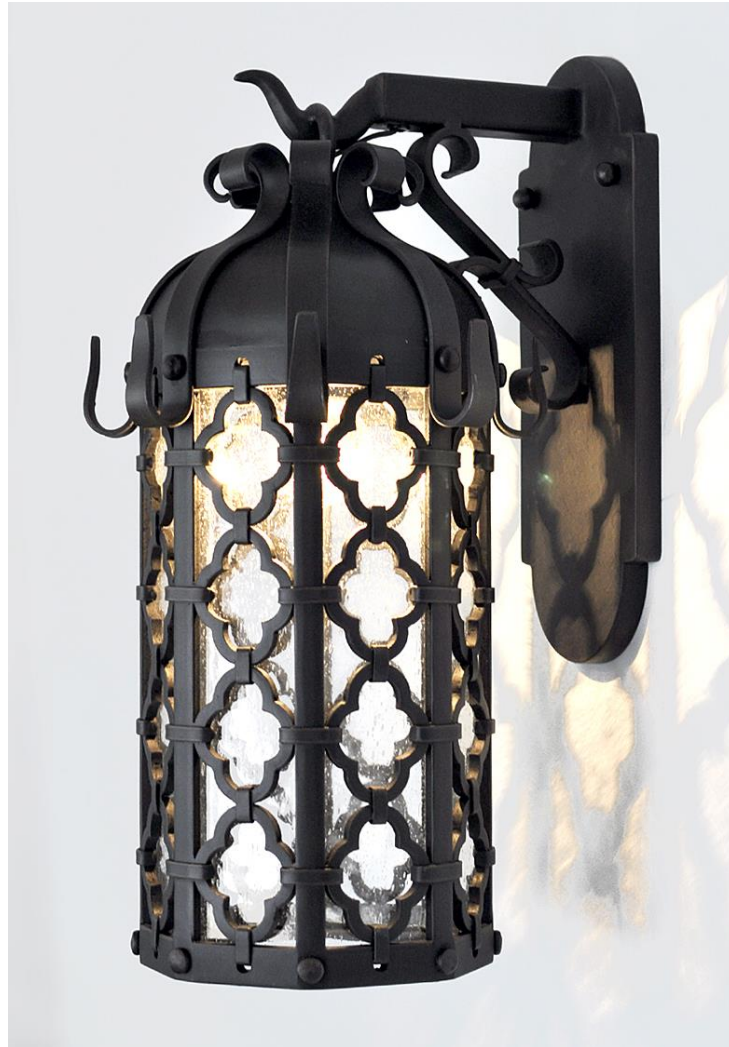

Iron Lantern EX043

Size Shown: 24" H x 11" W x 14" D
Color Shown: custom
Weight: 30 lbs. approx.
Shipping: Freight or Fed Ex
3 x 60 watt max; 120v; candelabra base
LED retro: OK

Call or contact us today for pricing