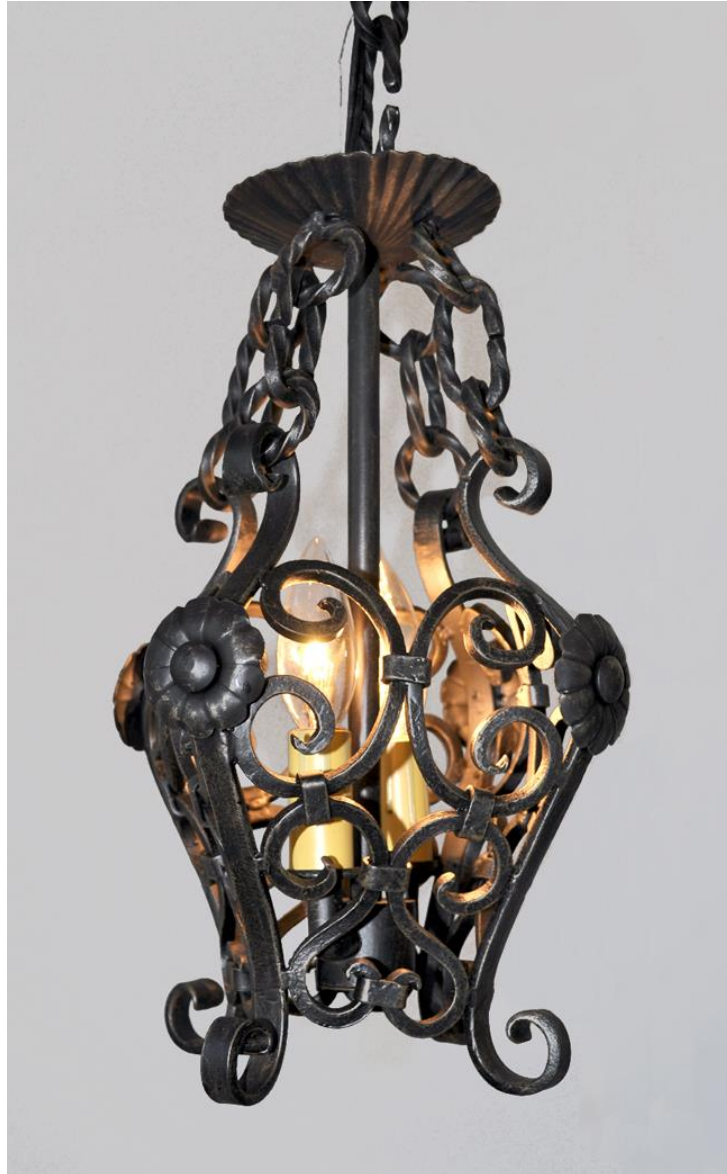

Wrought Iron Pendant CH050

Size Shown: 9" L x 9" W x 14" H
Finish Shown: Old Iron
2 x 60 watt max; 120v typical
(candelabra base)
5 lbs. approx.

Call or contact us today for pricing

All fixtures can be modified to fit your particular needs!
www.uniqueironlighting.com