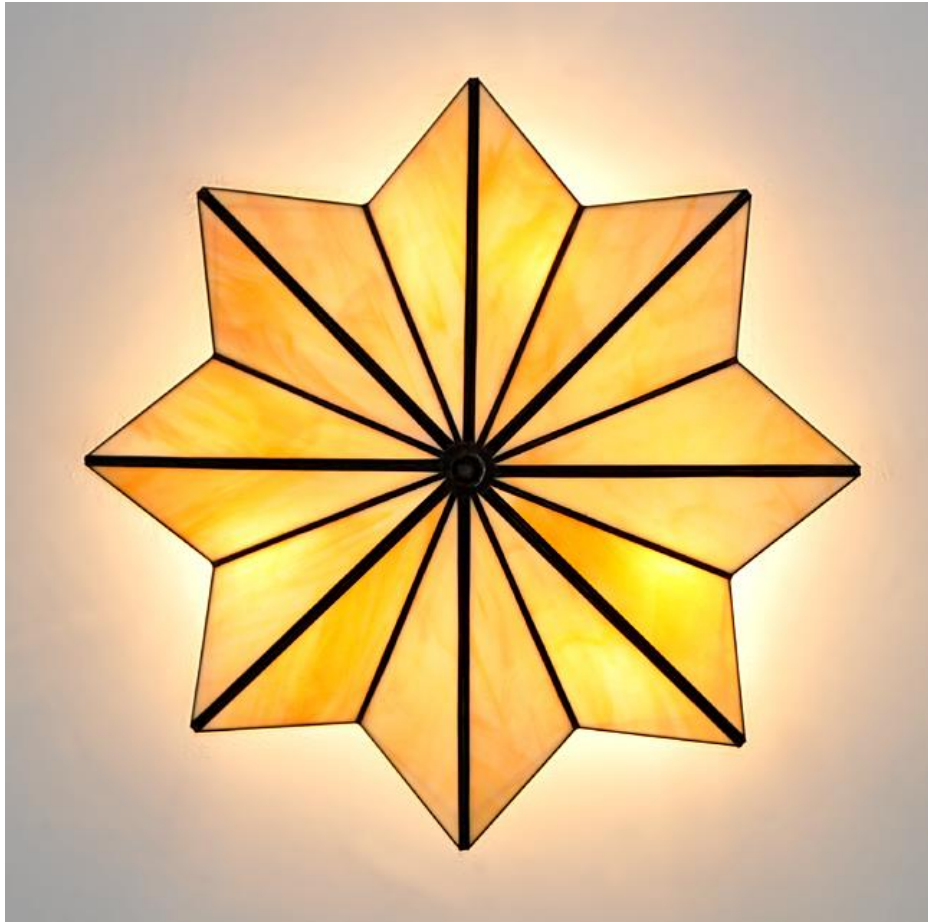

## Star Ceiling Mount Fixture CM002

Size Shown: 18" W x 18" L x 9" H  
Color Shown: Old Iron (ceiling plate)  
Weight: 10 lbs. approx.  
Shade Material Shown: Honey Opal Glass  
Shipping: ships via Fed Ex  
2 x 60 watt max; 120v  
LED retro: OK